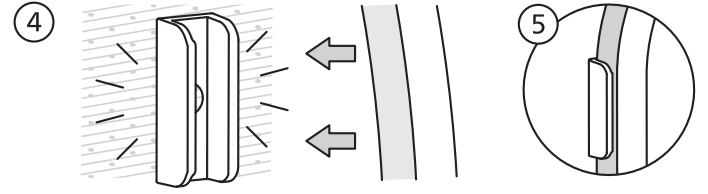

9290041263, 9290041274

Learn more:
'How to set up'

wiz.guide/lighting

©2025 Signify Holding

Signify

3241 661 93843

Philips and the Philips Shield Emblem are registered trademarks of Koninklijke Philips N.V. and are used under license