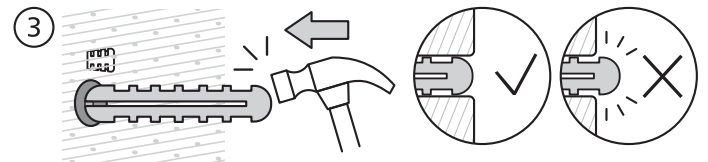

9290041263, 9290041274

Learn more:
'How to set up'

wiz.guide/lighting

©2025 Signify Holding

Signify

3241 661 93843

Philips and the Philips Shield Emblem are registered trademarks of Koninklijke Philips N.V. and are used under license

PHILIPS

Connected by WiZ

Strip user manual

**NEON FLEX STRIP
PATTERN GUIDE**

©2026 Signify Holding

3241 663 79861

wizconnected.com
for strip pattern
free download

Examples

Rhythms (5M)
W 134 x H 49 (cm)/ W 53 x H 19.3 (inches)

Angle's wings (5M + 5M)
W 69 x H 81 (cm)/ W 27.2 x H 32 (inches)

'OK' (5M)
W 90 x H 95 (cm)/ W 35.4 x H 37.4 (inches)

Corals (5M)
W 86 x H 40 (cm)
W 33.8 x H 15.7 (inches)

Dolphin (5M)
W 118 x H 67 (cm)
W 47 x H 27 (inches)

Milkshake (5M)
W 75 x H 109 (cm)
W 28.4 x H 41.7 (inches)

Pouring a wine (5M)
W 108 x H 145 (cm)
W 42.5 x H 57 (inches)

A flying plane (5M)
W 143 x H 124 (cm) / W 56.3 x H 48.8 (inches)