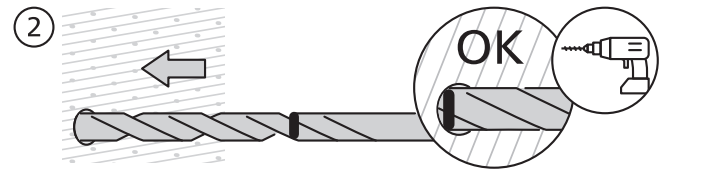

9290041263, 9290041274

Learn more:
'How to set up'

wiz.guide/lighting

©2025 Signify Holding

Signify

3241 661 93843

Philips and the Philips Shield Emblem are registered trademarks of Koninklijke Philips N.V. and are used under license