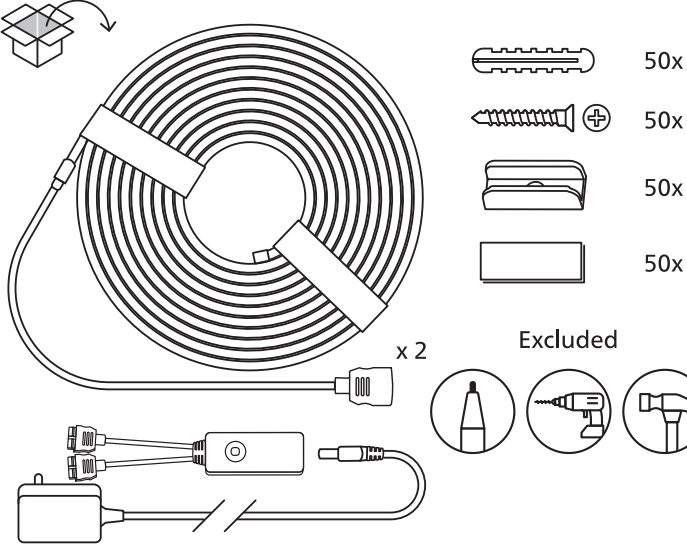

9290041263, 9290041274

Learn more:
'How to set up'

wiz.guide/lighting

©2025 Signify Holding

Signify

3241 661 93843

Philips and the Philips Shield Emblem are registered trademarks of Koninklijke Philips N.V. and are used under license

PHILIPS

Connected by WiZ

Strip user manual

**NEON FLEX STRIP
PATTERN GUIDE**

©2026 Signify Holding

3241 663 79861

wizconnected.com
for strip pattern
free download

Examples

Rhythms (5M)
W 134 x H 49 (cm)/ W 53 x H 19.3 (inches)

Angle's wings (5M + 5M)
W 69 x H 81 (cm)/ W 27.2 x H 32 (inches)

'OK' (5M)
W 90 x H 95 (cm)/ W 35.4 x H 37.4 (inches)

Corals (5M)
W 86 x H 40 (cm)
W 33.8 x H 15.7 (inches)

Dolphin (5M)
W 118 x H 67 (cm)
W 47 x H 27 (inches)

Milkshake (5M)
W 75 x H 109 (cm)
W 28.4 x H 41.7 (inches)

Pouring a wine (5M)
W 108 x H 145 (cm)
W 42.5 x H 57 (inches)

A flying plane (5M)
W 143 x H 124 (cm) / W 56.3 x H 48.8 (inches)