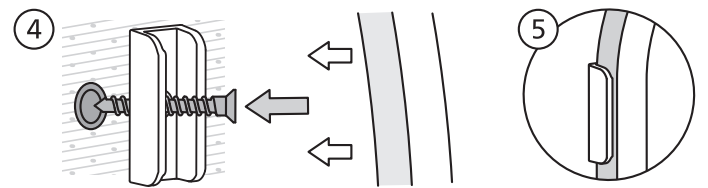

9290041263, 9290041274

Learn more:
'How to set up'

wiz.guide/lighting

©2025 Signify Holding

Signify

3241 661 93843

Philips and the Philips Shield Emblem are registered trademarks of Koninklijke Philips N.V. and are used under license

PHILIPS

Connected by WiZ

Strip user manual

**NEON FLEX STRIP
PATTERN GUIDE**

©2026 Signify Holding

3241 663 79861

wizconnected.com
for strip pattern
free download

Examples

Rhythms (5M)
W 134 x H 49 (cm)/ W 53 x H 19.3 (inches)

Angle's wings (5M + 5M)
W 69 x H 81 (cm)/ W 27.2 x H 32 (inches)

'OK' (5M)
W 90 x H 95 (cm)/ W 35.4 x H 37.4 (inches)

Corals (5M)
W 86 x H 40 (cm)
W 33.8 x H 15.7 (inches)

Dolphin (5M)
W 118 x H 67 (cm)
W 47 x H 27 (inches)

Milkshake (5M)
W 75 x H 109 (cm)
W 28.4 x H 41.7 (inches)

Pouring a wine (5M)
W 108 x H 145 (cm)
W 42.5 x H 57 (inches)

A flying plane (5M)
W 143 x H 124 (cm) / W 56.3 x H 48.8 (inches)