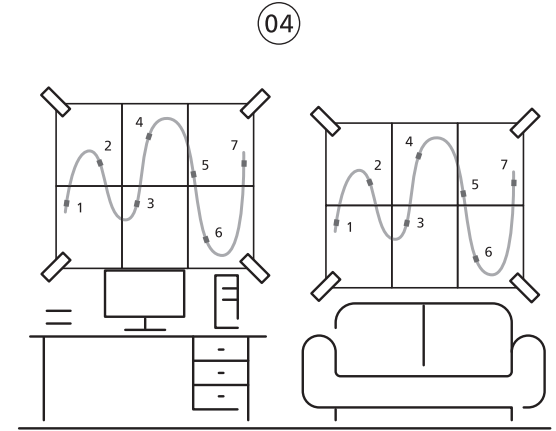

PHILIPS

Connected by WiZ

Strip user manual

**NEON FLEX STRIP
PATTERN GUIDE**

©2026 Signify Holding

3241 663 79861

wizconnected.com
for strip pattern
free download

Examples

Rhythms (5M)
W 134 x H 49 (cm)/ W 53 x H 19.3 (inches)

Angle's wings (5M + 5M)
W 69 x H 81 (cm)/ W 27.2 x H 32 (inches)

'OK' (5M)
W 90 x H 95 (cm)/ W 35.4 x H 37.4 (inches)

Corals (5M)
W 86 x H 40 (cm)
W 33.8 x H 15.7 (inches)

Dolphin (5M)
W 118 x H 67 (cm)
W 47 x H 27 (inches)

Milkshake (5M)
W 75 x H 109 (cm)
W 28.4 x H 41.7 (inches)

Pouring a wine (5M)
W 108 x H 145 (cm)
W 42.5 x H 57 (inches)

A flying plane (5M)
W 143 x H 124 (cm) / W 56.3 x H 48.8 (inches)