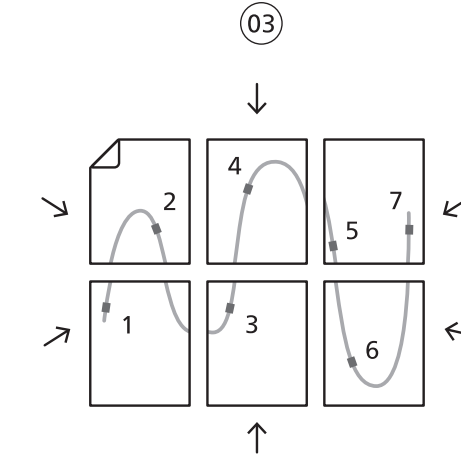

PHILIPS

Connected by WiZ

Strip user manual

**NEON FLEX STRIP
PATTERN GUIDE**

©2026 Signify Holding

3241 663 79861

wizconnected.com
for strip pattern
free download

Examples

Rhythms (5M)
W 134 x H 49 (cm)/ W 53 x H 19.3 (inches)

Angle's wings (5M + 5M)
W 69 x H 81 (cm)/ W 27.2 x H 32 (inches)

'OK' (5M)
W 90 x H 95 (cm)/ W 35.4 x H 37.4 (inches)

Corals (5M)
W 86 x H 40 (cm)
W 33.8 x H 15.7 (inches)

Dolphin (5M)
W 118 x H 67 (cm)
W 47 x H 27 (inches)

Milkshake (5M)
W 75 x H 109 (cm)
W 28.4 x H 41.7 (inches)

Pouring a wine (5M)
W 108 x H 145 (cm)
W 42.5 x H 57 (inches)

A flying plane (5M)
W 143 x H 124 (cm) / W 56.3 x H 48.8 (inches)