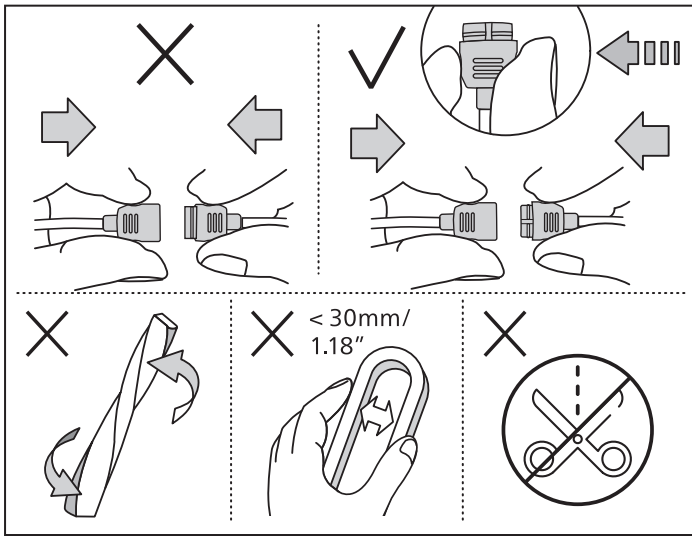

9290041263, 9290041274

Learn more:
'How to set up'

wiz.guide/lighting

©2025 Signify Holding

Signify

3241 661 93843

Philips and the Philips Shield Emblem are registered trademarks of Koninklijke Philips N.V. and are used under license

PHILIPS

Connected by WiZ

Strip user manual

**NEON FLEX STRIP
PATTERN GUIDE**

©2026 Signify Holding

3241 663 79861

wizconnected.com
for strip pattern
free download

Examples

Rhythms (5M)
W 134 x H 49 (cm)/ W 53 x H 19.3 (inches)

Angle's wings (5M + 5M)
W 69 x H 81 (cm)/ W 27.2 x H 32 (inches)

'OK' (5M)
W 90 x H 95 (cm)/ W 35.4 x H 37.4 (inches)

Corals (5M)
W 86 x H 40 (cm)
W 33.8 x H 15.7 (inches)

Dolphin (5M)
W 118 x H 67 (cm)
W 47 x H 27 (inches)

Milkshake (5M)
W 75 x H 109 (cm)
W 28.4 x H 41.7 (inches)

Pouring a wine (5M)
W 108 x H 145 (cm)
W 42.5 x H 57 (inches)

A flying plane (5M)
W 143 x H 124 (cm) / W 56.3 x H 48.8 (inches)