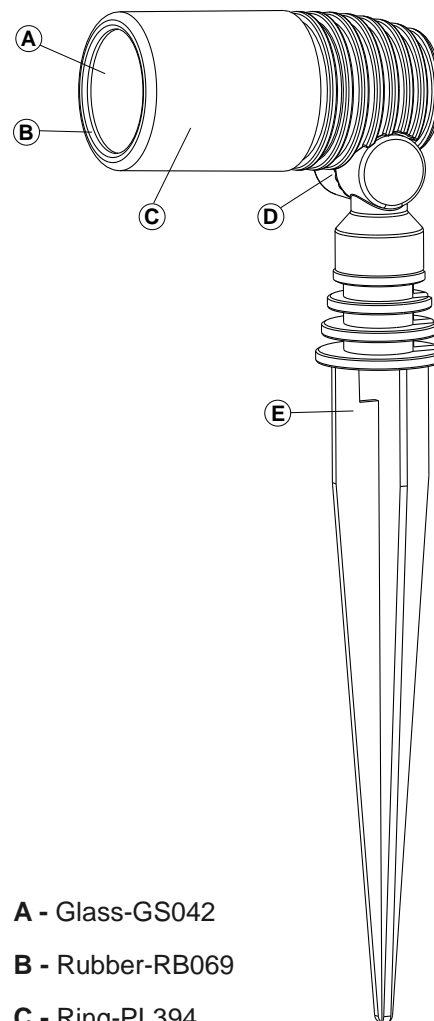

# Alder

2580061

2 Watt	On/Off 5000	Failure < 5% after 1000h
120 Lumen	Non dimmable	Failure < 10% after 6000h
3000 Kelvin	Instant full light	Flux > 80% after 6000h
10.000 Hours	Power factor > 0,5	CRI > 65

MR11 LED 2W  
GU4 12V  
Art. Nr. 6215011

- A - Glass-GS042
- B - Rubber-RB069
- C - Ring-PL394
- D - Hex screw-PL395
- E - Spike-PL102-1
- F - Base-PL163

**Garden  
Lights**

MI8009-20181122

**Garden  
Lights**