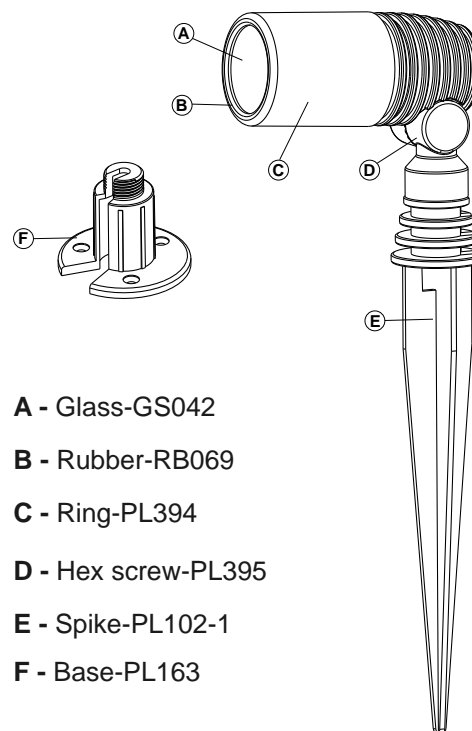

Alder 3x

2580063

2 Watt On/Off 5000 Failure < 5% after 1000h
 120 Lumen Non dimmable Failure < 10% after 6000h
 3000 Kelvin Instant full light Flux > 80% after 6000h
 10.000 Hours Power factor > 0,5 CRI > 65

MR11 LED 2W
 GU4 12V
 Art. Nr. 6215011

- A - Glass-GS042
- B - Rubber-RB069
- C - Ring-PL394
- D - Hex screw-PL395
- E - Spike-PL102-1
- F - Base-PL163

Main cable 8m SPT-1W with 4 screw outlets

For use with IP44 socket
 PRI.: 100-240V~50/60Hz □
 SEC.: 12Vdc Max: 12W
 IP44 housing