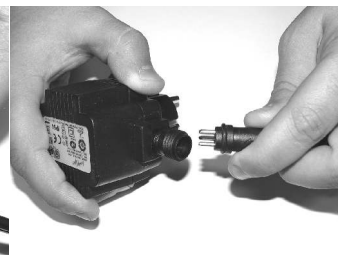

ATTENTION
ATTENTIE
ACHTUNG