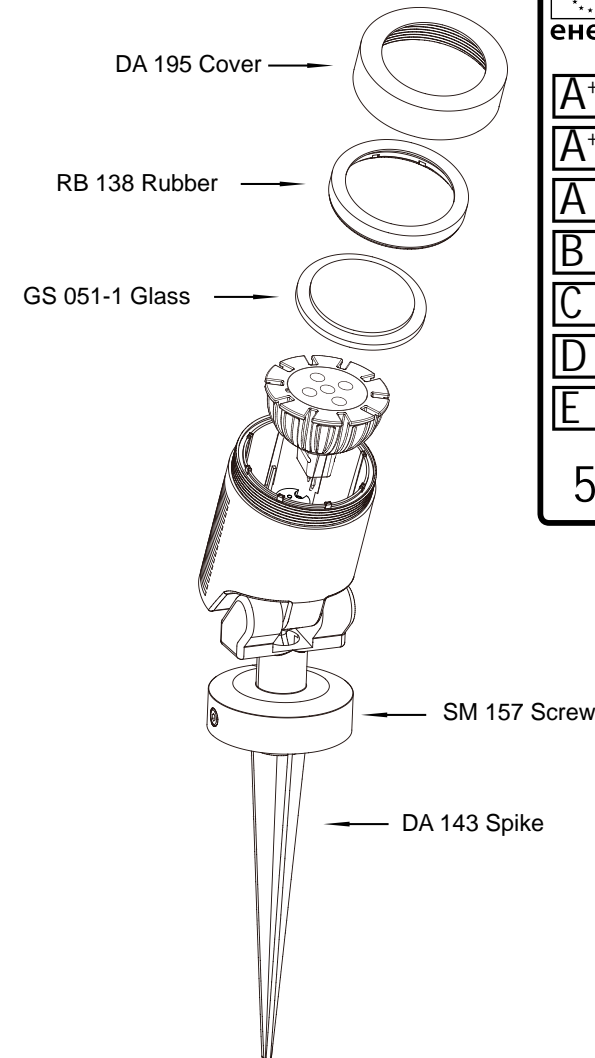

Arcus

3164011

5 Watt	On/Off 5000	Failure < 5% after 1000h
320 Lumen	Non dimmable	Failure < 10% after 6000h
3000 Kelvin	Instant full light	Flux > 80% after 6000h
10.000 Hours	Power factor > 0,5	CRI > 65

MR16 5x LED 12V
5W GU5.3
Art. nr.6194011