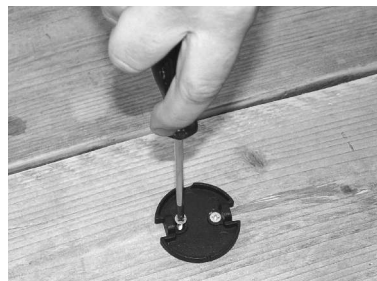

ATTENTION
ATTENTIE
ACHTUNG