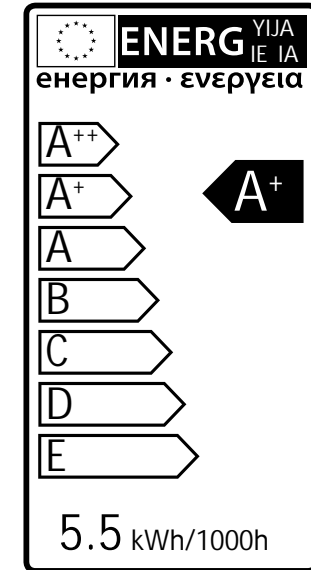

Arcus

3164011

5 Watt	On/Off 5000	Failure < 5% after 1000h
320 Lumen	Non dimmable	Failure < 10% after 6000h
3000 Kelvin	Instant full light	Flux > 80% after 6000h
10.000 Hours	Power factor > 0,5	CRI > 65

MR16 5x LED 12V
5W GU5.3
Art. nr.6194011