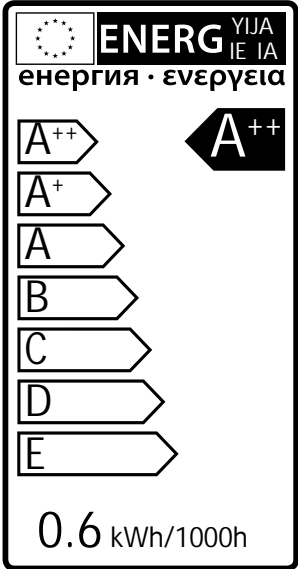

Sirius

4039601

1 Watt	On/Off 5000	Failure < 5% after 1000h
35 Lumen	Non dimmable	Failure < 10% after 6000h
3000 Kelvin	Instant full light	Flux > 80% after 6000h
10.000 Hours	Power factor > 0,5	CRI > 65

SMD LED unit 6x
12V 1W
warm white
Art. nr. 6239011