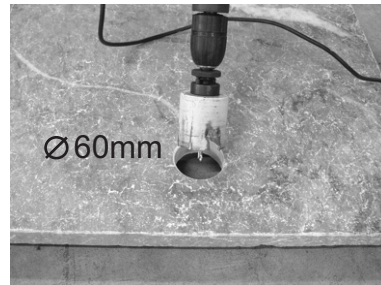

AC323

**Garden
Lights**

MI8073-20190517

**Garden
Lights**

SS ring should be tightened before final assembly.