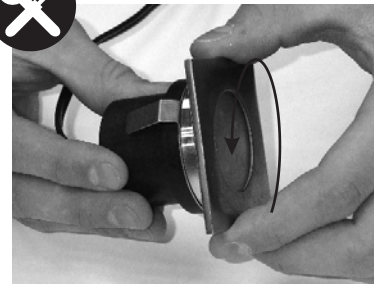

AC323

**Garden
Lights**

MI8073-20190517

**Garden
Lights**

SS ring should be tightened before final assembly.