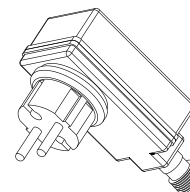

Mr16 LED
 12V 3W GU5.3
 Art. Nr. 6193011

Spike-DA031

Glass-GS043

Rubber-RB073

Screw-SM133

Screw-SM086

PRI.: 100-230V~50/60Hz
 SEC.: 12Vdc Max: 12W

Main cable 8m SPT-1W with 4 screw outlets