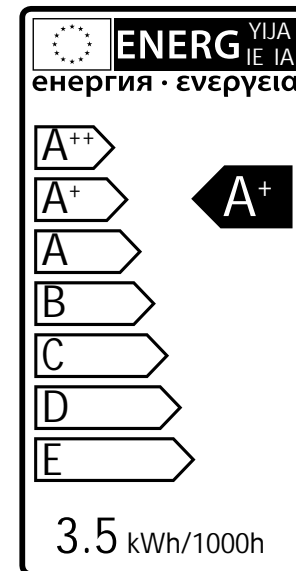

Catalpa 3x

4121603

3 Watt On/Off 5.000 Failure < 5% after 1000h
 230 Lumen Non dimmable Failure < 10% after 6000h
 3000 Kelvin Instant full light Flux > 80% after 6000h
 10.000 Hours Power factor > 0,5 CRI > 65

Mr16 LED
 12V 3W GU5.3
 Art. Nr. 6193011

Spike-DA031

Glass-GS043

Rubber-RB073

Screw-SM133

Screw-SM086

PRI.: 100-230V~50/60Hz
 SEC.: 12Vdc Max: 12W

Main cable 8m SPT-1W with 4 screw outlets