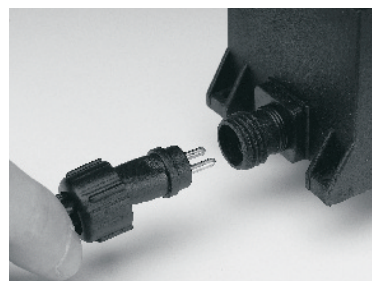

D - Am 12 W Transformator können vom Model Nr. 4058601 / 4058603 bis max. 12 Stück angeschlossen werden

F - Un maximum de 12 pièces du modèle 4058601 / 4058603 peuvent être reliés au transformateur de 12w.

I - Max. 12 pezzi di Modello 4058601 / 4058603 può essere collegato a un trasformatore di 12W.

NL - Max. 12 stuks model 4058601 / 4058603 aansluiten op een 12W transformator.

S - Maximalt kan 12 st av modell 4058601 / 4058603 anslutas till en 12W transformator.

CZ - K transformátoru 12W může být připojeno až 12 ks svítidel Astrum, modelového označení 4058601 / 4058603.

SK - K transformátoru 12W môže byť pripojených až 12 ks svietidiel Astrum, modelového označenia 4058601 / 4058603.

RO - Max. 12 buc modelul 4058601 / 4058603 poate fi conectat la un 12W transformator