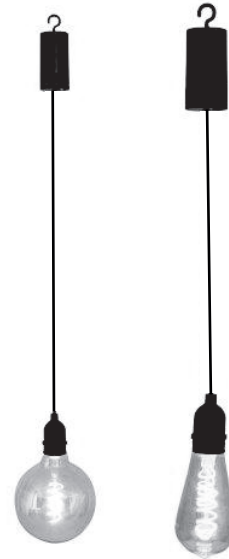

LUXFORM
LIGHTING

Battery light

Filament Bulb Pulse & Volta

LUXFORM
GLOBAL BV

Luxform Global BV Transportstraat 1 8263 BW Kampen The Netherlands

X - Not included

**1 LIGHT
2 OPTIONS**

L15