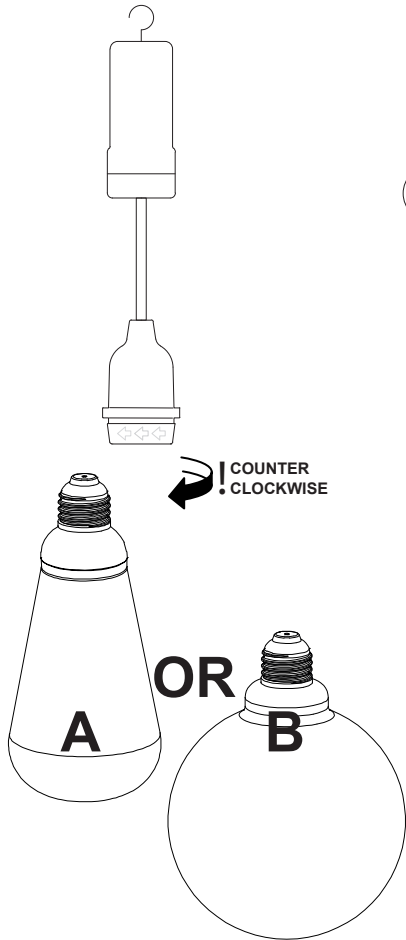

LUXFORM
LIGHTING

Battery light

Filament Bulb Pulse & Volta

LUXFORM
GLOBAL BV

Luxform Global BV Transportstraat 1 8263 BW Kampen The Netherlands

X - Not included

**1 LIGHT
2 OPTIONS**

L15