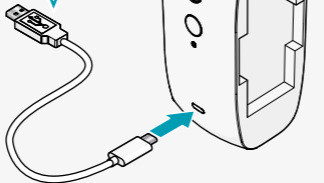

Smart Curtain Robot

Nedis SmartLife

Installation

BTMC10WT1PC

Scan the QR code for more information about your
Nedis product or go to: ned.is/btmc10wt1pc

Download

Nedis SmartLife

1