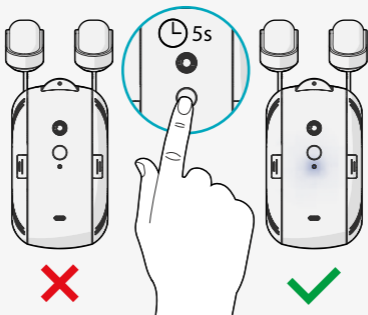

7

8

Nedis B.V.

De Tweeling 28
5215 MC 's-Hertogenbosch
The Netherlands
www.nedis.com