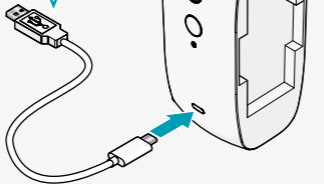

Smart Curtain Robot

Nedis SmartLife

Installation

BTMC20WT1PC

Scan the QR code for more information about your Nedis product or go to: ned.is/btmc20wt1pc

Download

Nedis SmartLife

1

⌚ 30min

2

I rail

U rail

3

I rail

U rail

6