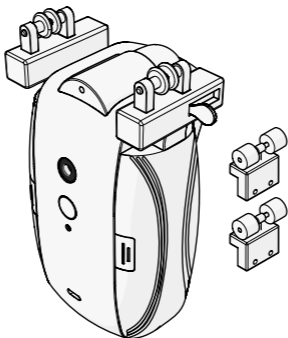

Smart Curtain Robot

Nedis SmartLife

Installation

BTMC20WT1PC

Scan the QR code for more information about your Nedis product or go to: ned.is/btmc20wt1pc

Download

Nedis SmartLife

1