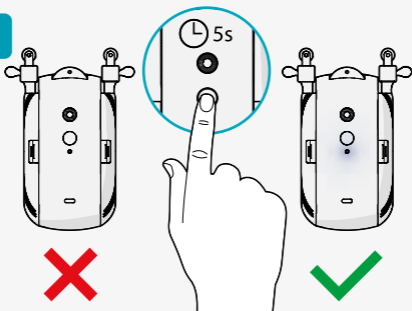

8

9

Nedis B.V.

De Tweeling 28
5215 MC 's-Hertogenbosch
The Netherlands
www.nedis.com