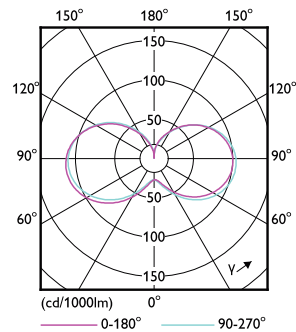

Maatschets

TForce LED HPL ND 2.7km E27 840 FR

Product	D	C
TForce Core LED PT 30-27W E27 840 FR	96 mm	228 mm

Fotometrische gegevens

LED TForce Core PT 30-27W E27 others frosted 840 ND

LED TForce Core PT 30-27W E27 others frosted 830 ND

TrueForce Core LED Public (stad/weg – HPL/SON)

Fotometrische gegevens

Levensduur

LED TForce Core PT 30-27W E27 others frosted 830 ND

LED TForce Core PT 30-27W E27 others frosted 830 ND