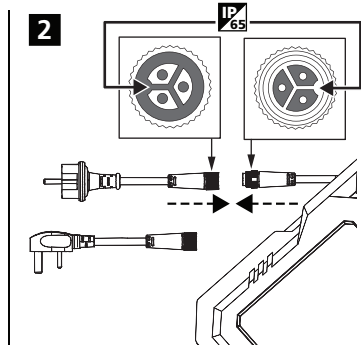

SylWork Flood
0090001, 0090002

SylWork Flood
0090003, 0090004

SylWork Flood	Power		@4000K		Kg Weight	
	I	II	I	II		
0090001	45W	15W	AC+DC	5000 lm	1500 lm	1.75kg
	40W	10W	AC	5000 lm	1500 lm	
	8W	2W	Discharge	1200 lm	300 lm	
0090002	50W	25W	/	5000 lm	3000 lm	1.55kg
0090003	30W	15W	/	3000 lm	1700 lm	0.95kg
0090004	20W	10W	/	2000 lm	1200 lm	0.95kg

Operation Mode	Ambient Temperature Range		Charging time
	Min°C	Max°C	
On (I)	0-15°C	16-40°C	4hrs (full charge) Partial Charge
	0-35°C	36-40°C	
Off (O)	0-40°C		4hrs (full charge)