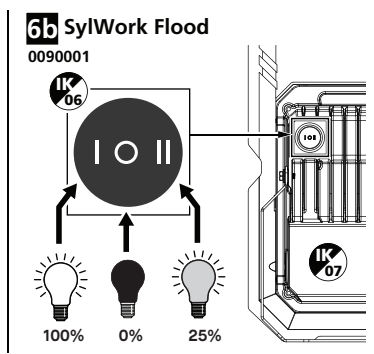

SylWork Flood
0090001, 0090002

SylWork Flood
0090003, 0090004

SylWork Flood	Power		@4000K		Kg Weight	
	I	II	I	II		
0090001	45W	15W	AC+DC	5000 lm	1500 lm	1.75kg
	40W	10W	AC	5000 lm	1500 lm	
	8W	2W	Discharge	1200 lm	300 lm	
0090002	50W	25W	/	5000 lm	3000 lm	1.55kg
0090003	30W	15W	/	3000 lm	1700 lm	0.95kg
0090004	20W	10W	/	2000 lm	1200 lm	0.95kg

Operation Mode	Ambient Temperature Range		Charging time
	Min°C	Max°C	
On (I)	0-15°C	16-40°C	4hrs (full charge) Partial Charge
	0-35°C	36-40°C	
Off (O)	0-40°C		4hrs (full charge)