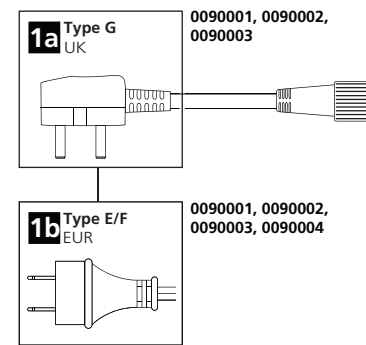

SylWork Flood
0090001, 0090002

SylWork Flood
0090003, 0090004

SylWork Flood	Power		@4000K		Kg Weight	
	I	II	I	II		
0090001	45W	15W	AC+DC	5000 lm	1500 lm	1.75kg
	40W	10W	AC	5000 lm	1500 lm	
	8W	2W	Discharge	1200 lm	300 lm	
0090002	50W	25W	/	5000 lm	3000 lm	1.55kg
0090003	30W	15W	/	3000 lm	1700 lm	0.95kg
0090004	20W	10W	/	2000 lm	1200 lm	0.95kg

Operation Mode	Ambient Temperature Range		Charging time
	Min°C	Max°C	
On (I)	0-15°C	16-40°C	4hrs (full charge) Partial Charge
	0-35°C	36-40°C	
Off (O)	0-40°C		4hrs (full charge)