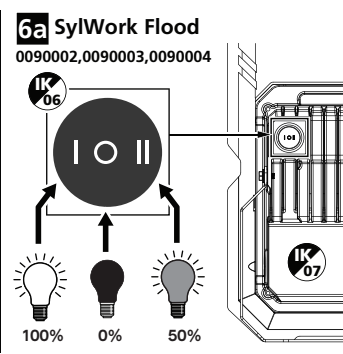

SylWork Flood
0090001, 0090002

SylWork Flood
0090003, 0090004

SylWork Flood	Power		@4000K		Kg Weight	
	I	II	I	II		
0090001	45W	15W	AC+DC	5000 lm	1500 lm	1.75kg
	40W	10W	AC	5000 lm	1500 lm	
	8W	2W	Discharge	1200 lm	300 lm	
0090002	50W	25W	/	5000 lm	3000 lm	1.55kg
0090003	30W	15W	/	3000 lm	1700 lm	0.95kg
0090004	20W	10W	/	2000 lm	1200 lm	0.95kg

Operation Mode	Ambient Temperature Range		Charging time
	Min°C	Max°C	
On (I)	0-15°C	16-40°C	4hrs (full charge) Partial Charge
	0-35°C	36-40°C	
Off (O)	0-40°C		4hrs (full charge)